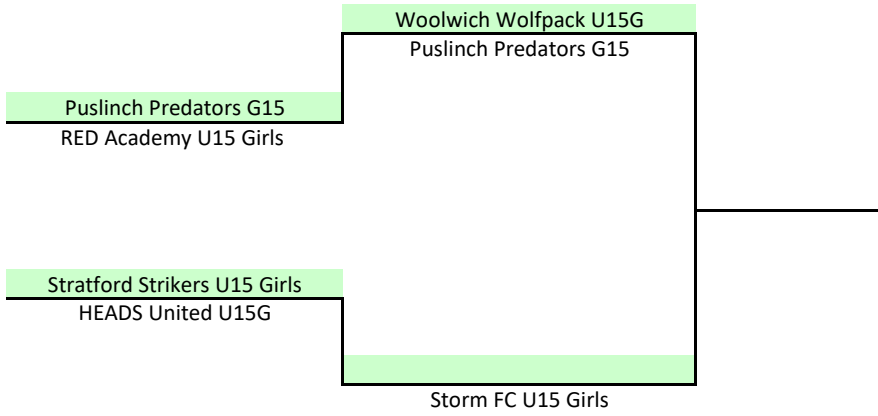

U15 Girls Competitive

Host Teams

- Team # 1 Puslinch Predators G15
- Team # 2 RED Academy U15 Girls
- Team # 3 Stratford Strikers U15 Girls
- Team # 4 HEADS United U15G
- Team # 5 Woolwich Wolfpack U15G
- Team # 6 Storm FC U15 Girls