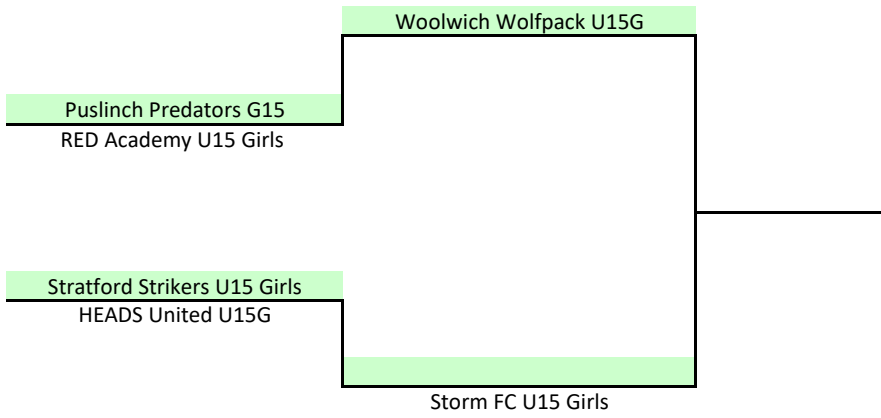

U15 Girls Competitive

Host Teams

- Team # 1 Puslinch Predators G15
- Team # 2 RED Academy U15 Girls
- Team # 3 Stratford Strikers U15 Girls
- Team # 4 HEADS United U15G
- Team # 5 Woolwich Wolfpack U15G
- Team # 6 Storm FC U15 Girls